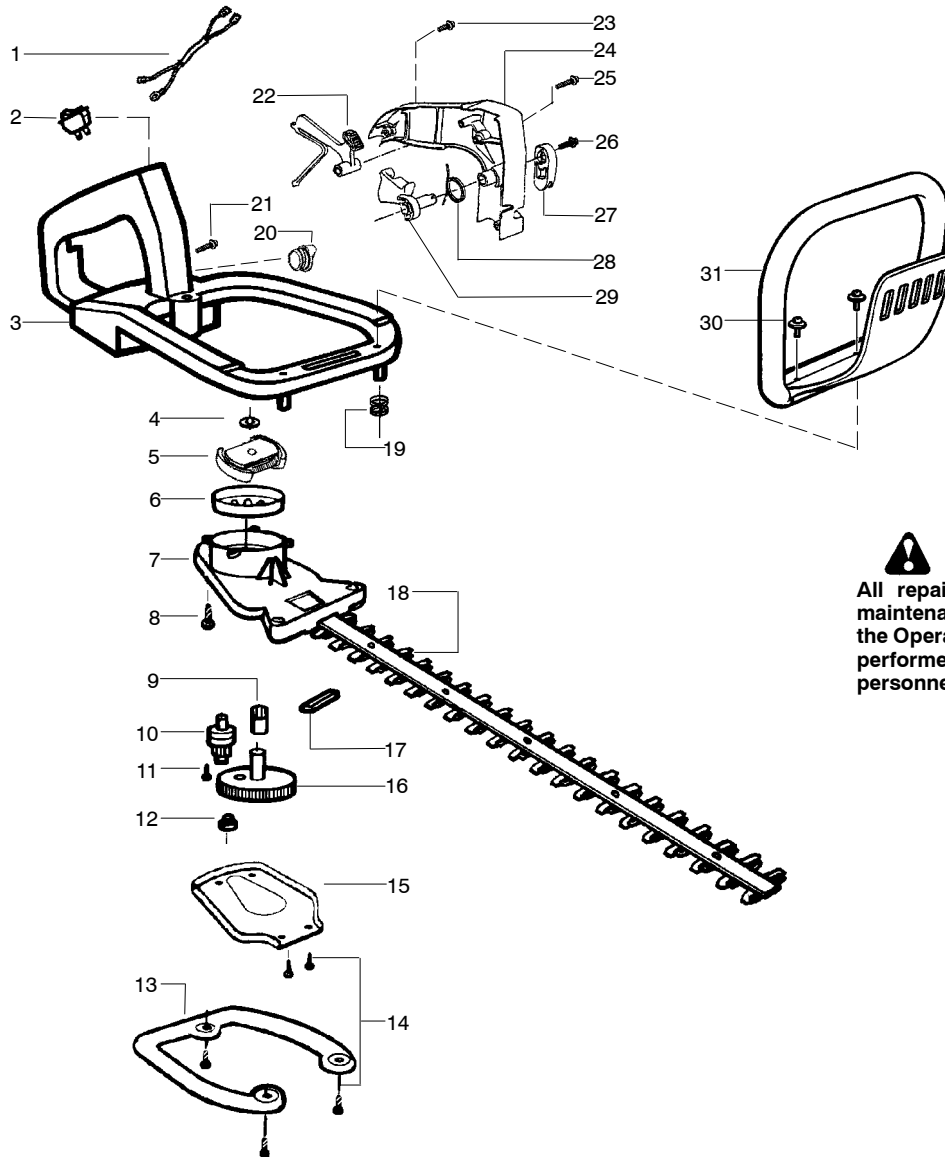

TYPE 5

SPAREPARTS
530082558

WARNING
All repairs, adjustments and maintenance not described in the Operator's Manual must be performed by qualified service personnel.

Ref.	Part No.	Description	Ref.	Part No.	Description
1.	530054133	Assy-Leadwire/Switch (Incl.#2)	17.	530029948	Seal-Blade (Felt)
2.	530029954	Switch-Ignition	18.	530403229	Assy-Blade 22"
3.	530047879	Assy-Rear Handle & Tank	19.	530029946	Spring
4.	530015828	Washer-Clutch	20.	530047877	Assy-Fuel Cap
5.	530014396	Kit-Clutch Assy.	21.	530015770	Screw
6.	530056069	Assy-Drum	22.	530053900	Lockout-Throttle
7.	530096102	Assy-Gear Box (incl.# 9-11)	23.	530015934	Screw
8.	530015886	Screw	24.	530038305	Cover-Handle
9.	530016013	Bearing-Gear	25.	530015940	Screw
10.	530096009	Assy-Pinion	26.	530015775	Screw
11.	530015805	Screw	27.	530029958	Lever-Trigger
12.	530032121	Bushing-Blade	28.	530036123	Spring-Trigger
13.	530036046	Plate-Isolator	29.	530053884	Trigger
14.	530015934	Screw	30.	530015955	Screw
15.	530029916	Cover-Gear Box Plate	31.	530094992	Handle-Front
16.	530071690	Kit-Drive Gear Ass'y. (Incl. #12)			

✓ = NEW PART NUMBER FOR THIS IPL   * = REFER TO THE SERVICE REFERENCE INDICATED FOR MORE INFORMATION. (LOCATED AT END OF IPL)
● = THESE PARTS ARE ILLUSTRATED FOR CLARITY. ORDER COMPLETE ASSEMBLY.