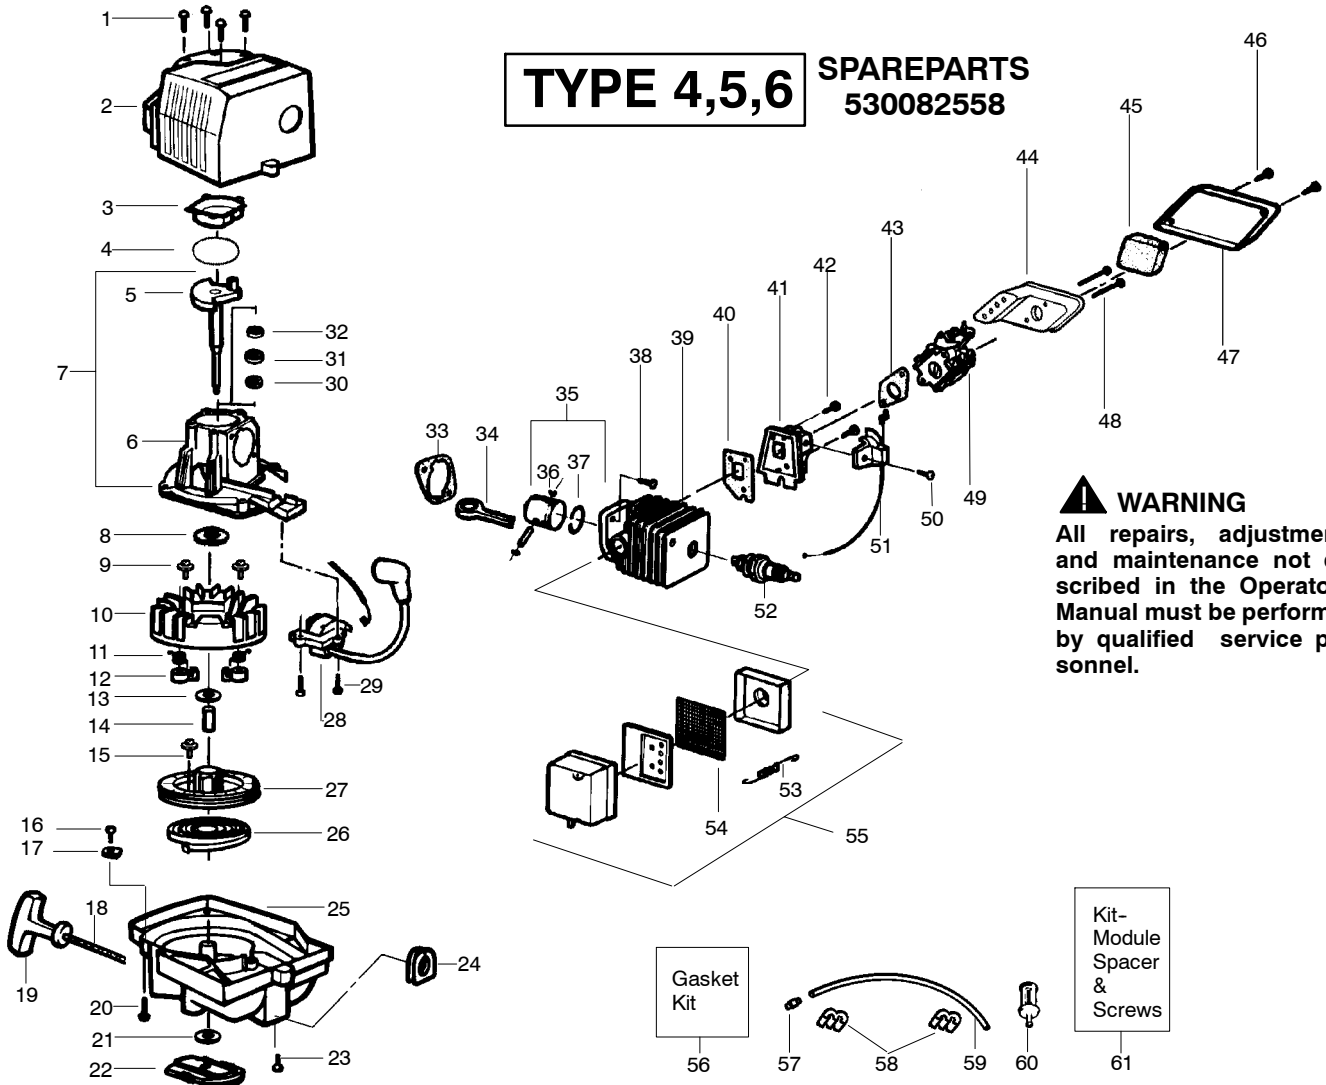

TYPE 4,5,6 SPAREPARTS 530082558

Ref.	Part No.	Description	Ref.	Part No.	Description	Ref.	Part No.	Description
1.	530016386	Screw-Shroud	25.	530014635	Assy-Fan Housing	50.	530015775	Screw-Throtl. Cable
2.	530038014	Shroud	26.	530042085	Starter Spring	51.	530014384	Throttle Cable Ass'y.
3.	530029929	Crankcase Cover	27.	530069353	Starter Pulley Kit	52.	952030201	Spark Plug(RCJ-8Y)
4.	530069622	O-ring-C'case(kit)	28.	530039163	Ignition Module	53.	530016197	Muffler Spring
5.	530014307	Assy-Crankshaft	29.	530016357	Screw-Ignit. Mod.	54.	530036180	Muffler Screen
6.	530071627	Assy-Crankcase (Incl. 8,30,31,32)	30.	530055728	Outer Bearing	55.	530069659	Kit-Muffler
7.	530071626	C'case & C'shaft Assy. (Incl. 5 & 6)	31.	530071615	Kit-Crankcase Seal	56.	530069622	Engine Gasket Kit (Incl. 4, 33, 40 & 43)
8.	530015941	Retaining Ring	32.	530032125	Inner Bearing	57.	530023877	Fuel Line Fitting
9.	530015882	Screw-Flywheel	33.	530069622	Gasket-Cyl. (kit)	58.	530016103	Retainer Clip
10.	530039149	Flywheel Ass'y.	34.	530069615	Connecting Rod Ass'y.	59.	530069599	Fuel Line Kit (Incl.) (Fuel and Vent lines)
11.	530016191	Spring-Starter Dog	35.	530069621	Piston Kit(Incl. 36,37)	60.	530095647	Fuel Pick-up Ass'y.
12.	530049284	Starter Dog	36.	530015162	Piston Pin Retainer	61.	530071731	Kit-Module Spacer & Screws
13.	530015828	Washer	37.	530036404	Piston Ring			Not Shown
14.	530015930	Flywheel Spacer	38.	530015953	Screw-Cylinder			
15.	530016392	Screw-Pulley	39.	530069619	Cylinder			
16.	530015496	Screw-Retainer	40.	530069622	Gasket- Adapt.(kit)			
17.	530015963	Retainer	41.	530049024	Carb. Adaptor			
18.	530069232	Rope Kit	42.	530016014	Screw-Carb. Adap			
19.	530027569	Starter Handle	43.	530069622	Gasket-Carb(kit)			
20.	530015935	Screw-Fan Housing	44.	530036192	Air Box			
21.	530015828	Washer	45.	530029934	Air Filter Foam			
22.	530014396	Clutch Ass'y. Kit	46.	530015635	Screw-A.F. Cover			
23.	530015934	Screw-Fan Hsg/Shrd.	47.	530036193	Air Filter Cover			
24.	530019182	Grommet	48.	530015849	Screw-Air Box			
			49.	530069682	Carburetor C1U-W4	↗	530164473	Operator Manual Scandinavian
						↗	530164472	European

↗ = NEW PART NUMBER FOR THIS IPL

★ = REFER TO THE SERVICE REFERENCE INDICATED FOR MORE INFORMATION. (LOCATED AT END OF IPL)