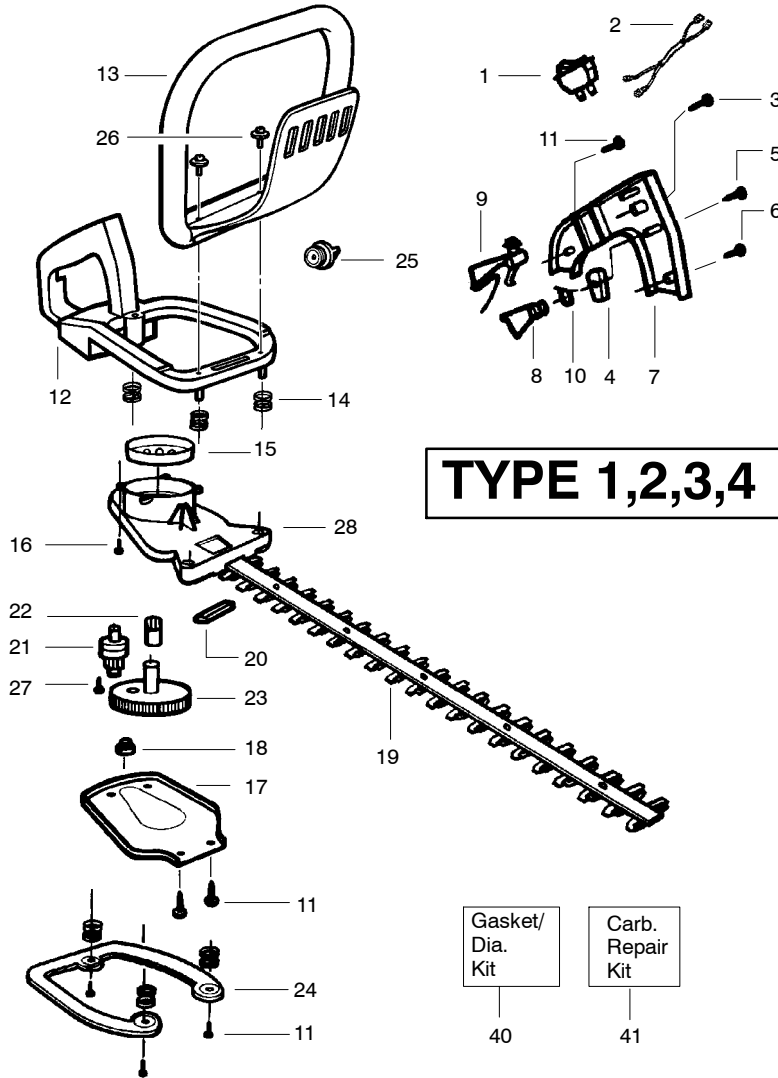

↗ = NEW PART NUMBER FOR THIS IPL

★ = REFER TO THE SERVICE REFERENCE INDICATED FOR MORE INFORMATION. (LOCATED AT END OF IPL)

**SPAREPARTS**  
**530082558**

**TYPE 1,2,3,4**

Gasket/  
Dia.  
Kit

Carb.  
Repair  
Kit

40

41

Ref.	Part No.	Description	Ref.	Part No.	Description	Ref.	Part No.	Description
1.	530029954	Ignition Switch	13.	530094992	Front Handle	24.	530036046	Isolator Plate
2.	530054133	Lead Wire/Switch Assy	14.	530029946	Spring	25.	530036965	Fuel Cap Ass'y.
3.	530015775	Screw	15.	530048113	Clutch & Drum Ass'y.	26.	530015955	Screw
4.	530029958	Trigger Lever	16.	530015814	Screw	27.	530015805	Screw
5.	530015940	Screw	17.	530029916	Gear Box Plate	28.	530014399	Gear Box Ass'y.
6.	530015770	Screw	18.	530032121	Bushing Blade			(Incl. 21, 22 & 27)
7.	530038305	Handle Cover	19.	530403229	Blade Ass'y.			
8.	530053884	Throttle Trigger	20.	530029948	Blade Seal			
9.	530053900	Throttle Lockout	21.	530036228	Pinion Ass'y.			
10.	530036123	Trigger Spring	22.	530016013	Gear Bearing			
11.	530015934	Screw	23.	530069355	Drive Gear Ass'y.			
12.	530047879	Rear Handle/Tank Ass'y.						