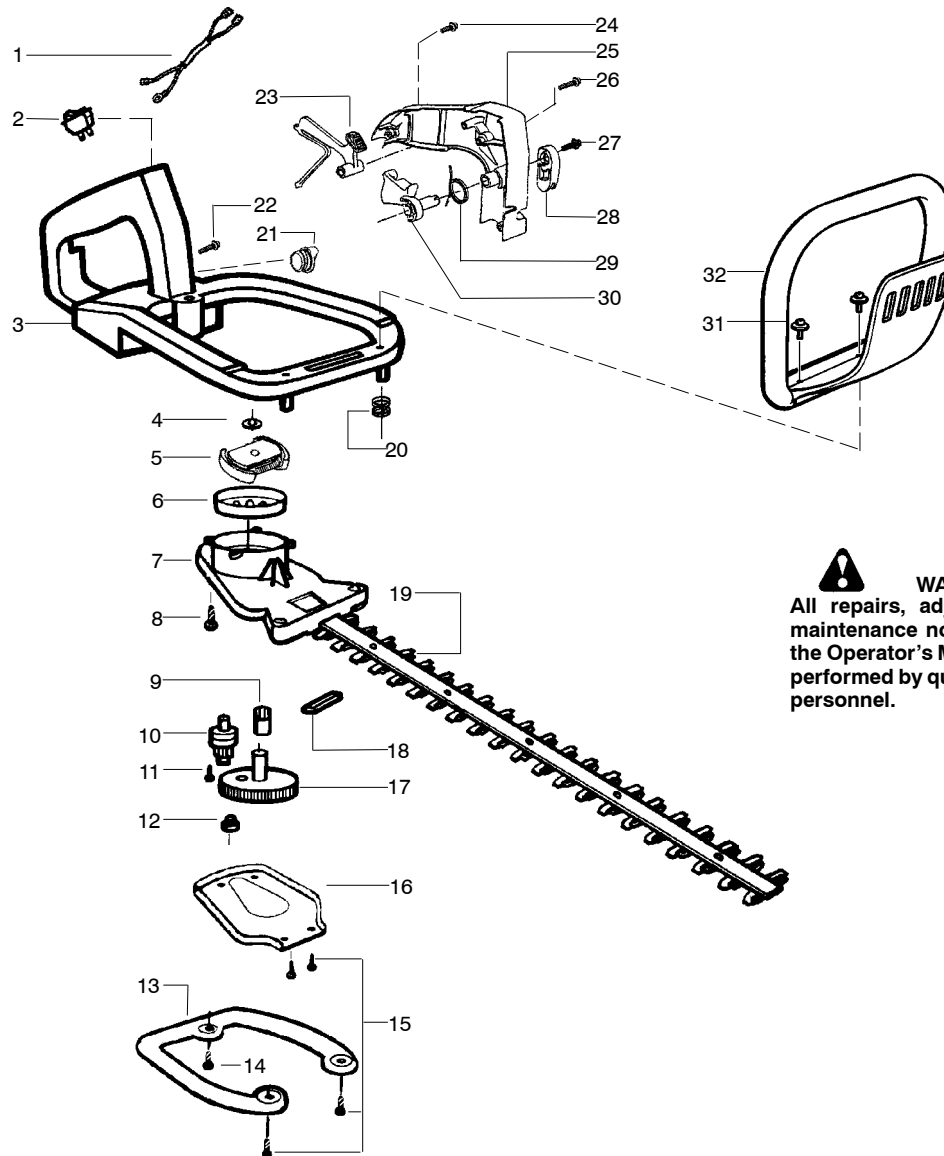

TYPE 6

SPAREPARTS 530082558

WARNING
All repairs, adjustments and maintenance not described in the Operator's Manual must be performed by qualified service personnel.

Ref.	Part No.	Description	Ref.	Part No.	Description
1.	530054133	Assy-Leadwire/Switch (Incl.#2)	18.	530029948	Seal-Blade (Felt)
2.	530029954	Switch-Ignition	19.	530403229	Assy-Blade 22"
3.	530071736	Assy-Rear Handle & Tank	20.	530029946	Spring
4.	530015828	Washer-Clutch	21.	530047877	Assy-Fuel Cap
5.	530014396	Kit-Clutch Assy.	22.	530016406	Screw
6.	530056069	Assy-Drum	23.	530053900	Lockout-Throttle
7.	530096102	Assy-Gear Box (incl.# 9-11)	24.	530015934	Screw
8.	530015886	Screw	25.	530038305	Cover-Handle
9.	530016013	Bearing-Gear	26.	530015940	Screw
10.	530096009	Assy-Pinion	27.	530015775	Screw
11.	530015805	Screw	28.	530029958	Lever-Trigger
12.	530032121	Bushing-Blade	29.	530036123	Spring-Trigger
13.	530036046	Plate-Isolator	30.	530053884	Trigger
14.	530015849	Screw	31.	530015955	Screw
15.	530015934	Screw	32.	530094992	Handle-Front
16.	530029916	Cover-Gear Box Plate			
17.	530071690	Kit-Drive Gear Ass'y. (Incl. #12)			

✓ = NEW PART NUMBER FOR THIS IPL

★ = REFER TO THE SERVICE REFERENCE INDICATED FOR MORE INFORMATION. (LOCATED AT END OF IPL)